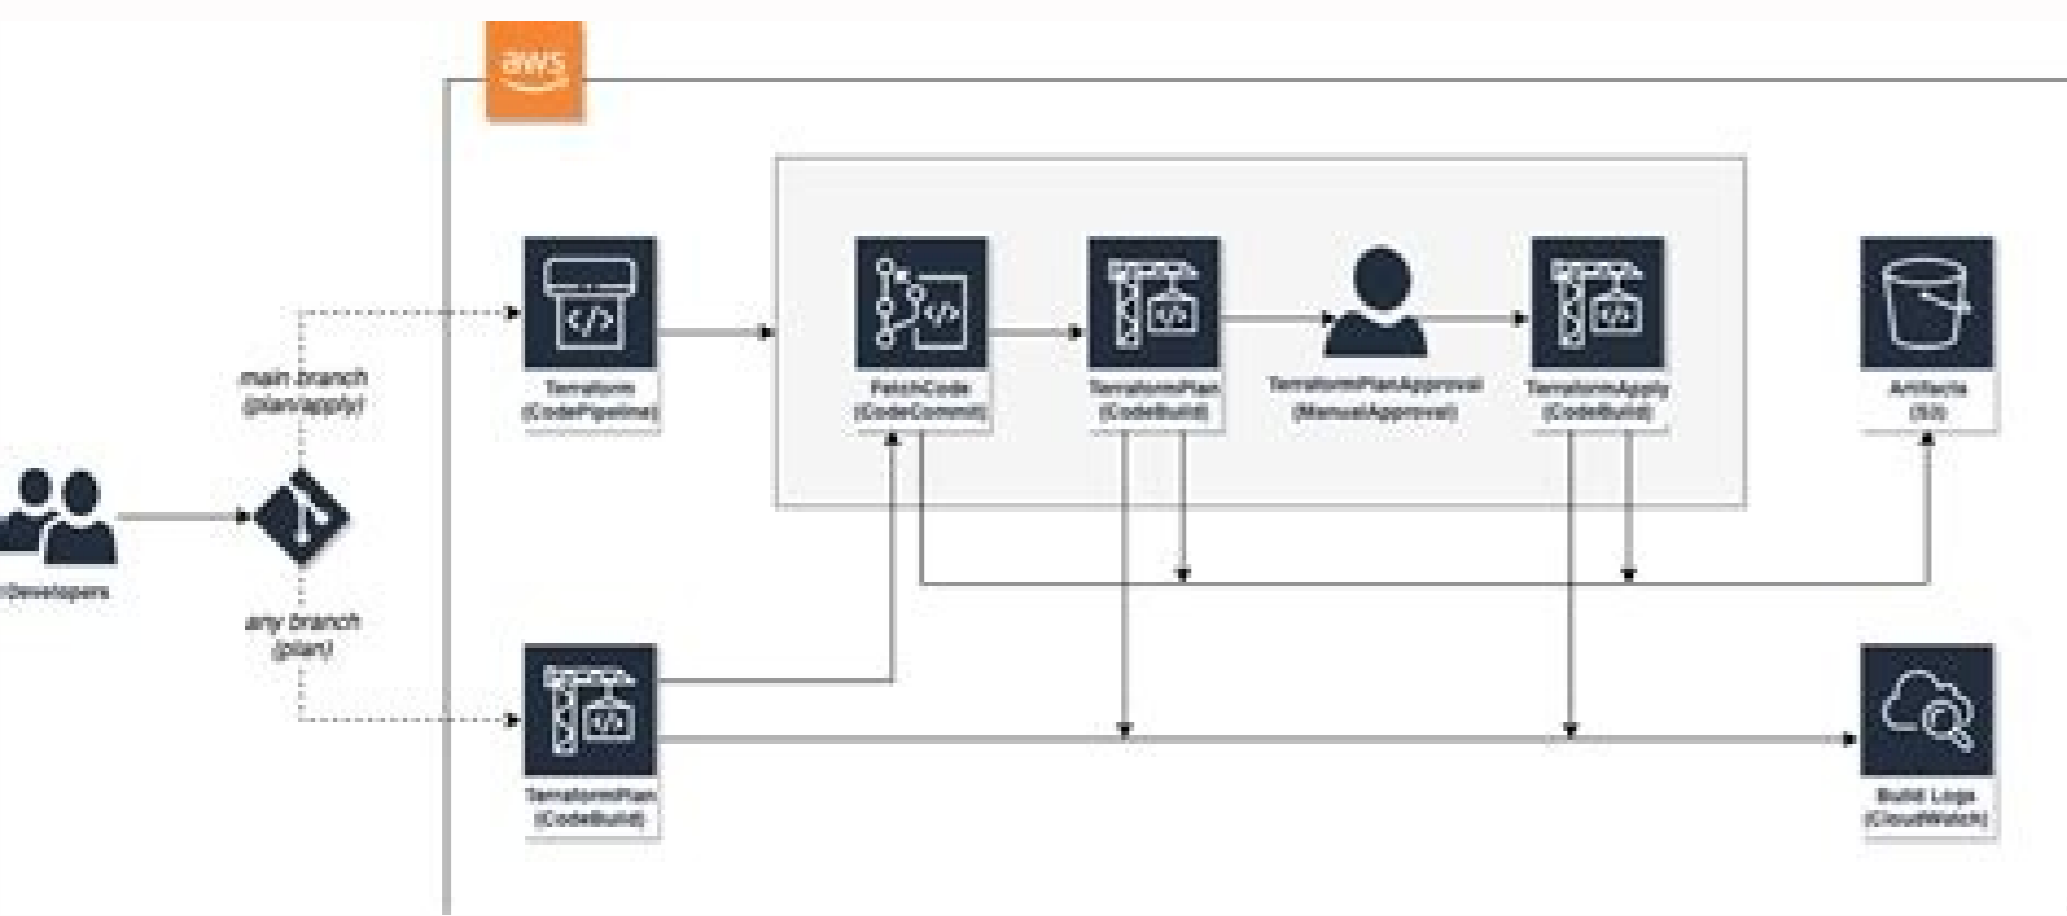

Aws lambda environment variables terraform

```
File Edit Find View Go Tools Window
Environment
  approvedDenyPR
  node_modules
  index.js
index.js
1 const mysql = require("mysql");
2 const jwt = require("jsonwebtoken");
3 const AWS = require("aws-sdk");
4
5 AWS.config = new AWS.Config();
6 AWS.config.update({
7   region: process.env.REGION,
8   accessKeyId: process.env.ACCESS,
9   secretAccessKey: process.env.SECRETKEY
10 });
11
12 var lambda = new AWS.Lambda();
13
14 exports.handler = (event, context, callback) => {
15   class Database {
16     constructor() {
17       this.connection = mysql.createConnection({
18         host: process.env.HOST,
19         user: process.env.USER,
20         password: process.env.PASSWORD,
21         database: process.env.DATABASE,
22         timeout: 100000
```

Increment the main version for any changes for this - incompatible (e.g. 1.0.8 -> 2.0.0). Head to the examples for examples. For example, if the scripts you want to install are in the `Mode / ECS-Scripts` folder of the you can install them as follows: `GrubWork - Install - Name "ECS-Scripts" --repo " -Tag "0.0.1"` See the documents for each script and binario for detailed Instructions on how to use them. It is part of the Terraform Git syntax (see fonts of modules). What is a grunhew module? Modules are versioned using semi-nica version Allow Grunhew clients to keep up to date with the best infrastructure practices in a systematic way. how do you use a module? Most of our homes contain: Terra Cotigo Scripts & amp; Binaria

Using a Terraform module To use a module on your terraform models, create a module resource and set your field for the GIT URL of this REPO. Increase the smaller version for new features that are compatible with kicking (for example, v1.0.8 -> 1.1.0). Use the GitHub to create a release, which will have the effect of adding a git tag.

tests see test folder for < H2 Class = \ "Preview_body - LicenÅša \ " ID = \ "LicenÅšat \ "> LicenÅša Por favor, consulte Examples folder for examples. What is a grunus module? in module \ "ecs_cluster \ " {span = \ "git :: git@github.com: grunhew-yo / terruform-aws-server.git // / standalone-server? ref = v1.0.8 \ " // Set the parameters for the standalone-server module } Note: The double bar (//) is intentional and required. Each module is a battle-tested definition, better practices of an infrastructure piece, such as a VPC, ECS cluster or a group of automotics. Supports uploading deployment packets, configuring variables à € © environment and scheduled functions. This repo contains models to deploy and manage AWS Lambda functions: lambda: a module to deploy and manage lambda functions. Lambda-Edge: A module to deploy and manage the Lambda @ edge functions. Execute